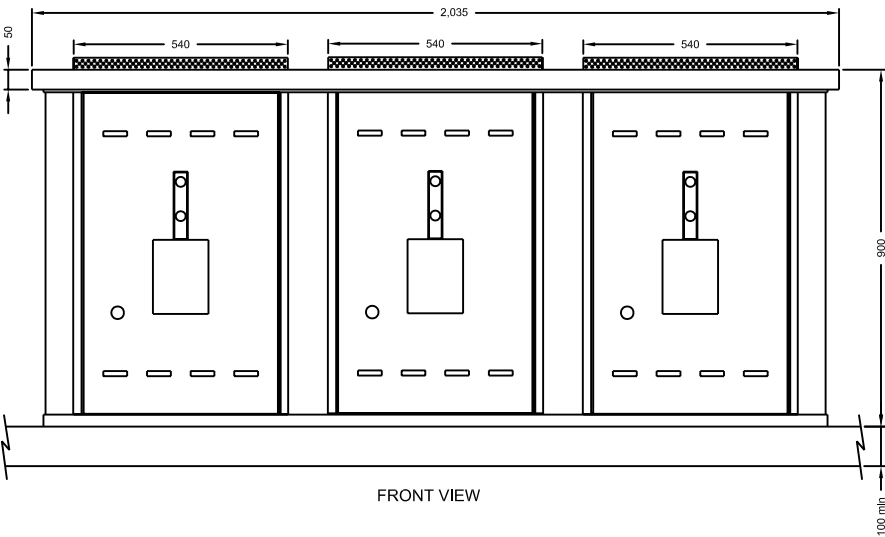

MODULAR GAS PARK SAFE COOKING SYSTEM MODEL MOD-G-06 CONSTRUCTION DETAIL

N.B. GAS BOTTLES MUST BE HOUSED EXTERNALLY ON THIS MODEL

TOP VIEW

BASE DETAIL

BRING UNDERGROUND SUPPLY PIPE UP TO THE RIGHT SIDE OF HOTPLATE OPENING LOOKING FROM THE FRONT AS INDICATED BY SHADED AREAS. DO NOT BRING PIPE UP DIRECTLY UNDERNEATH HOTPLATE AND ENSURE PIPE DOES NOT RUN UNDERNEATH HOTPLATE.

FRONT VIEW

SIDE VIEW

REAR VIEW