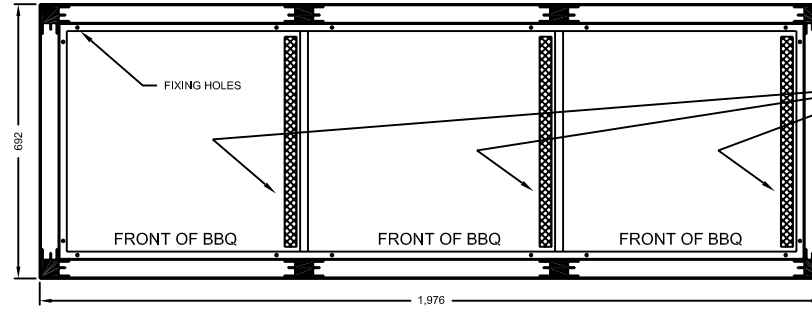

MODULAR GAS PARK SAFE COOKING SYSTEM MODEL MOD-G-06 CONSTRUCTION DETAIL

N.B. GAS BOTTLES MUST BE HOUSED EXTERNALLY ON THIS MODEL

TOP VIEW

BASE DETAIL

BRING UNDERGROUND SUPPLY PIPE UP TO THE RIGHT SIDE OF HOTPLATE OPENING LOOKING FROM THE FRONT AS INDICATED BY SHADED AREAS. DO NOT BRING PIPE UP DIRECTLY UNDERNEATH HOTPLATE AND ENSURE PIPE DOES NOT RUN UNDERNEATH HOTPLATE.

FRONT VIEW

SIDE VIEW

REAR VIEW