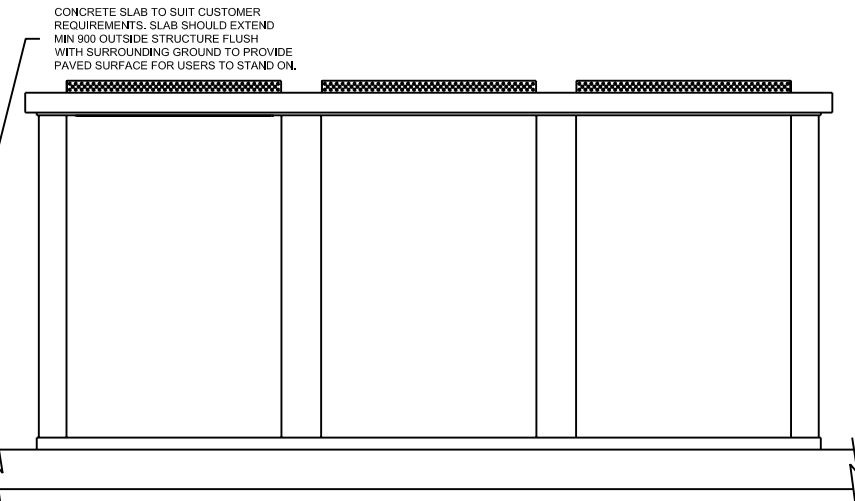

MODULAR GAS PARK SAFE COOKING SYSTEM MODEL MOD-G-06 CONSTRUCTION DETAIL

N.B. GAS BOTTLES MUST BE HOUSED EXTERNALLY ON THIS MODEL

TOP VIEW

BASE DETAIL

BRING UNDERGROUND SUPPLY PIPE UP TO THE RIGHT SIDE OF HOTPLATE OPENING LOOKING FROM THE FRONT AS INDICATED BY SHADED AREAS. DO NOT BRING PIPE UP DIRECTLY UNDERNEATH HOTPLATE AND ENSURE PIPE DOES NOT RUN UNDERNEATH HOTPLATE.

FRONT VIEW

SIDE VIEW

REAR VIEW