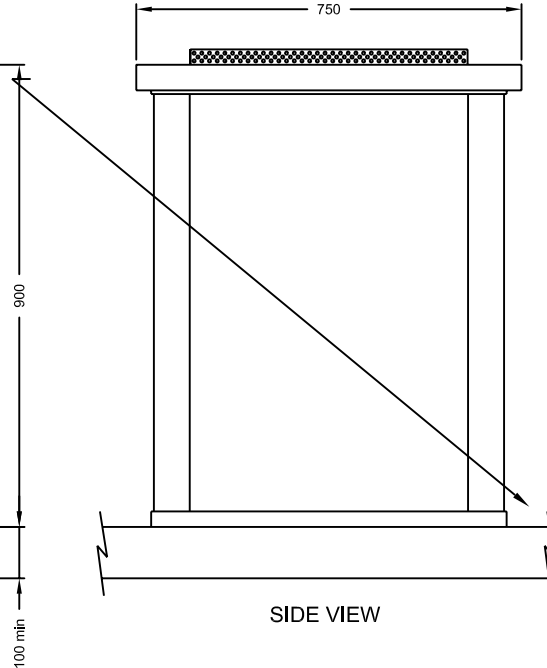

MODULAR GAS PARK SAFE COOKING SYSTEM MODEL MOD-G-02-AD CONSTRUCTION DETAIL

TOP VIEW

BASE DETAIL

BRING UNDERGROUND SUPPLY PIPE UP TO THE RIGHT SIDE OF HOTPLATE OPENING LOOKING FROM THE FRONT AS INDICATED BY SHADED AREAS. DO NOT BRING PIPE UP DIRECTLY UNDERNEATH HOTPLATE AND ENSURE PIPE DOES NOT RUN UNDERNEATH HOTPLATE.

FRONT VIEW

SIDE VIEW

REAR VIEW