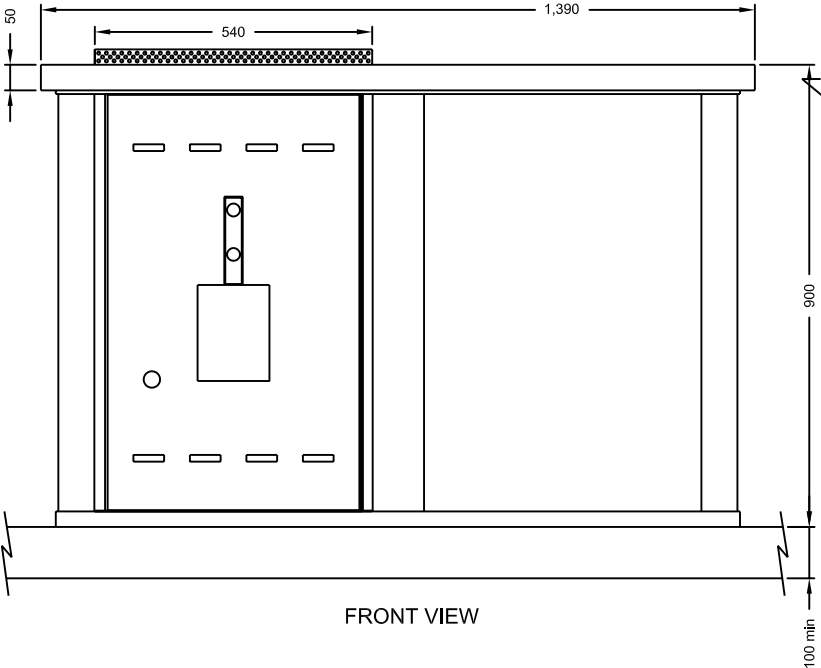

MODULAR GAS PARK SAFE COOKING SYSTEM MODEL MOD-G-02-AD CONSTRUCTION DETAIL

TOP VIEW

BASE DETAIL

BRING UNDERGROUND SUPPLY PIPE UP TO THE RIGHT SIDE OF HOTPLATE OPENING LOOKING FROM THE FRONT AS INDICATED BY SHADED AREAS. DO NOT BRING PIPE UP DIRECTLY UNDERNEATH HOTPLATE AND ENSURE PIPE DOES NOT RUN UNDERNEATH HOTPLATE.

FRONT VIEW

SIDE VIEW

REAR VIEW