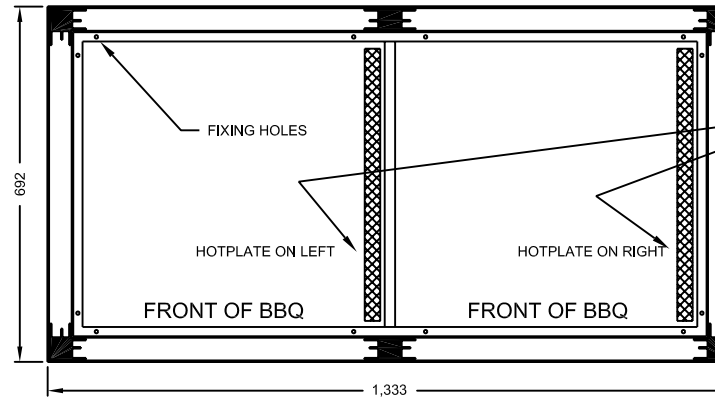

MODULAR GAS PARK SAFE COOKING SYSTEM MODEL MOD-G-02-AD CONSTRUCTION DETAIL

TOP VIEW

BASE DETAIL

BRING UNDERGROUND SUPPLY PIPE UP TO THE RIGHT SIDE OF HOTPLATE OPENING LOOKING FROM THE FRONT AS INDICATED BY SHADED AREAS. DO NOT BRING PIPE UP DIRECTLY UNDERNEATH HOTPLATE AND ENSURE PIPE DOES NOT RUN UNDERNEATH HOTPLATE.

FRONT VIEW

SIDE VIEW

REAR VIEW