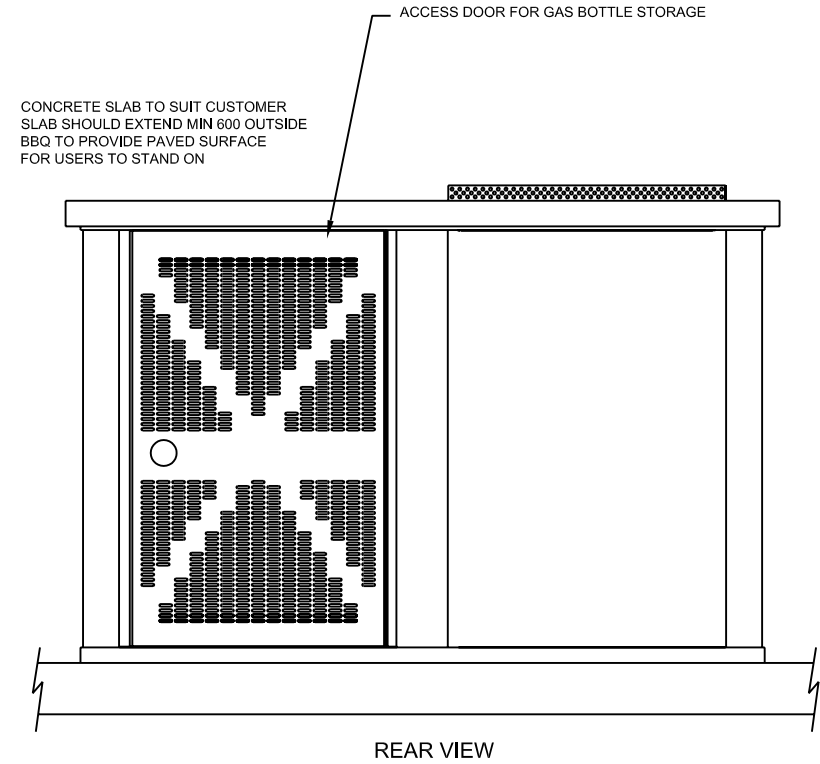

MODULAR GAS PARK SAFE COOKING SYSTEM MODEL MOD-G-02-AD CONSTRUCTION DETAIL

TOP VIEW

BASE DETAIL

BRING UNDERGROUND SUPPLY PIPE UP TO THE RIGHT SIDE OF HOTPLATE OPENING LOOKING FROM THE FRONT AS INDICATED BY SHADED AREAS. DO NOT BRING PIPE UP DIRECTLY UNDERNEATH HOTPLATE AND ENSURE PIPE DOES NOT RUN UNDERNEATH HOTPLATE.

FRONT VIEW

SIDE VIEW

REAR VIEW