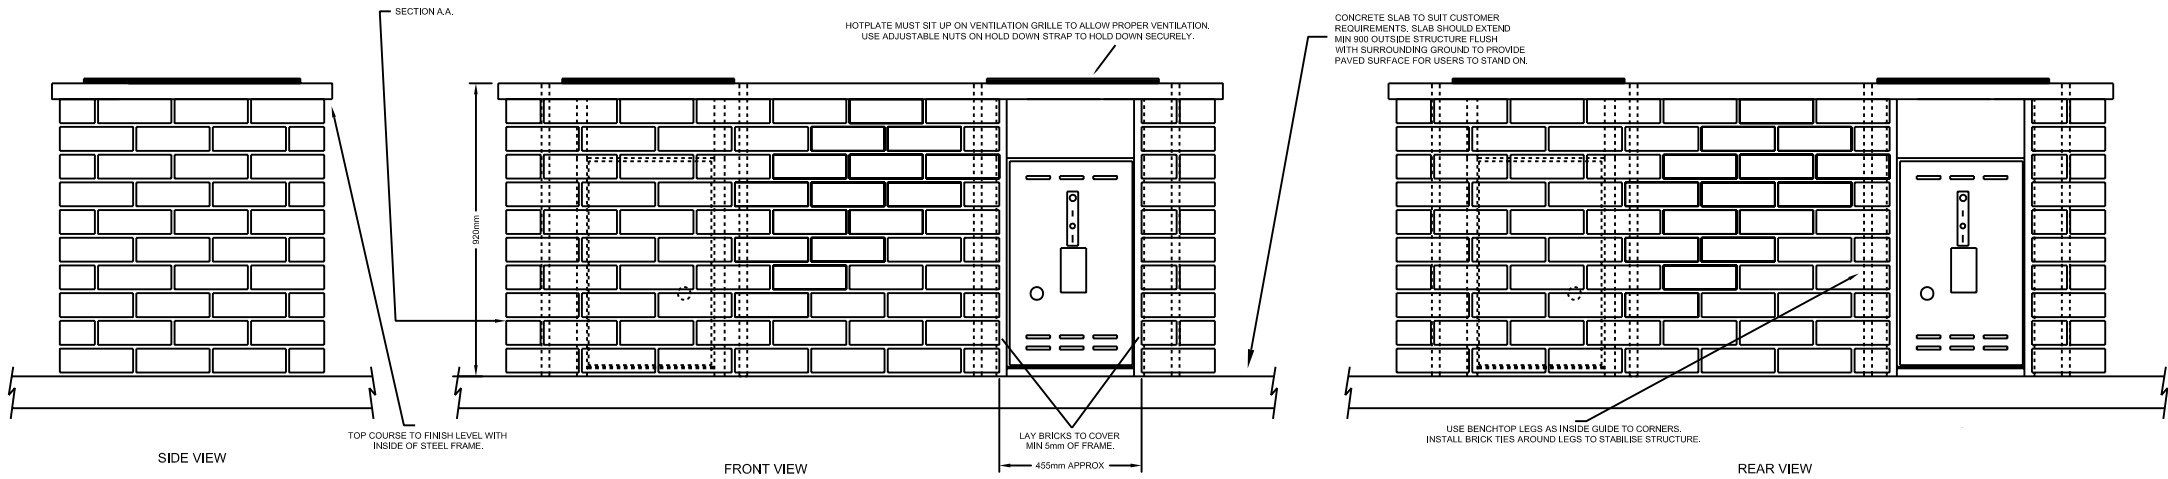

BRICK IN GAS PARK SAFE COOKING SYSTEM 2 X MODEL BI-G-02 COOKING INSERTS & MODEL SSBT/2/OS BENCHTOP CONSTRUCTION DETAIL

DO NOT BEGIN BRICKWORK UNTIL COOKING INSERT & BENCH ARE IN POSITION
N.B. GAS BOTTLES MUST BE HOUSED EXTERNALLY ON THIS MODEL

TOP VIEW

SECTION A.A.

SIDE VIEW

FRONT VIEW

REAR VIEW